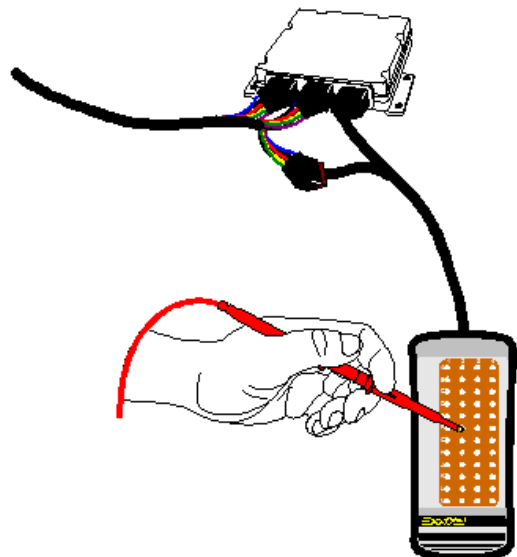

#### OBJECTIVES

- Provides easy and accurate measurements without any risk to damage the cable or the connector.
- Can be used for the access to most of the modern cars' connectors.
- Take care of the cross section offered by automobile manufacturers, avoiding interference in the vehicle's communication system.

1. Initial connection

2. Required connector cuts off

3. Break out box is connected with teaching model

4. The teaching model functioning, we could measure

Breakout box / Embedded electronics

Name	Breakout Box	Description	Connectors	Fits with EMS
BM200		48 pins Braun Cinch breakout box <i>Engine management system</i>		MT-MOTEUR-D-BSI MT-MOTEUR-E-BSI
BM201		48 pins Black Cinch breakout box <i>Engine management system</i>		-
BM202		32 pins Black Cinch breakout box <i>Engine management system</i>		MT-MOTEUR-D-BSI MT-MOTEUR-E-BSI
BM203		32 pins Grey Cinch breakout box <i>Engine management system</i>		MT-MOTEUR-D-BSI MT-MOTEUR-E-BSI MT-MOTEUR-EV-BSI MT-MOTEUR-E3C-BSI
BM204		40 pins MQS + 10 pins Cinch breakout box <i>BSI Can Van and Full Can</i>		-
BM205		18 pins MQS + 16 pins SIGMA 2 + 12 pins MQS + 6 pins MQS breakout box <i>Doors, EMF, Clim and Com2000</i>		-
BM206		26 pins MQS + 6 pins LMQS Black + 6 pins LMQS Grey + 6 pins LMQS Blue + 6 pins LMQS Brown breakout box <i>Instrument panel, Com2000, TOR</i>		-
BM208		16 voies OBD breakout box		-
BM209		48 pins Grey Cinch breakout box <i>Engine management system</i>		MT-MOTEUR-DFAP- BSI
BM210		48 pins Vert Cinch breakout box <i>Robotic transmission gearbox</i>		-
BM211		32 pins Blue Cinch breakout box <i>Robotic transmission gearbox</i>		-