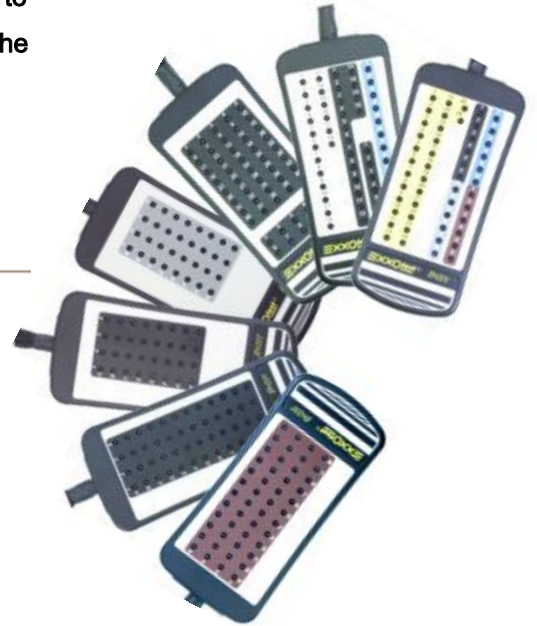

The analysis and diagnostics of vehicles require an efficient access to measurement points. Easy to use, these breakout boxes from the **EXXOTEST®** cover a large range of current automotive connectors.

#### OBJECTIVES

- Provides easy and accurate measurements without any risk to damage the cable or the connector.
- Can be used for the access to most of the modern cars' connectors.
- Take care of the cross section offered by automobile manufacturers, avoiding interference in the vehicle's communication system.

#### DESIGN

Designed for measurements and diagnostics, all models in **BM2xx** series are made in ABS-plastic case (size: 200x95x45 mm) with two measuring rods, protected by plastic. Each breakout box fits with the car manufacturers cables sections standards and therefore generates no disturbance on the vehicle. Measurements are done using delivered test leads. **How to use** (example with the engine management system):